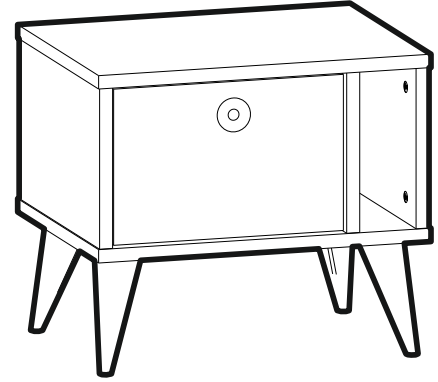

Y04- KULP YUVARLAK PLS

A12 - M4x22 klp vds

1100009000

1x

VEGA KOMODİN VEGA NİHT TABLE

Part #1	1x
Part #2	1x
Part #3	1x
Part #4	1x
Part #5	1x
Part #6	1x
Part #7	1x

Total **7x**

Disassembled Parts Demonte Parçalar