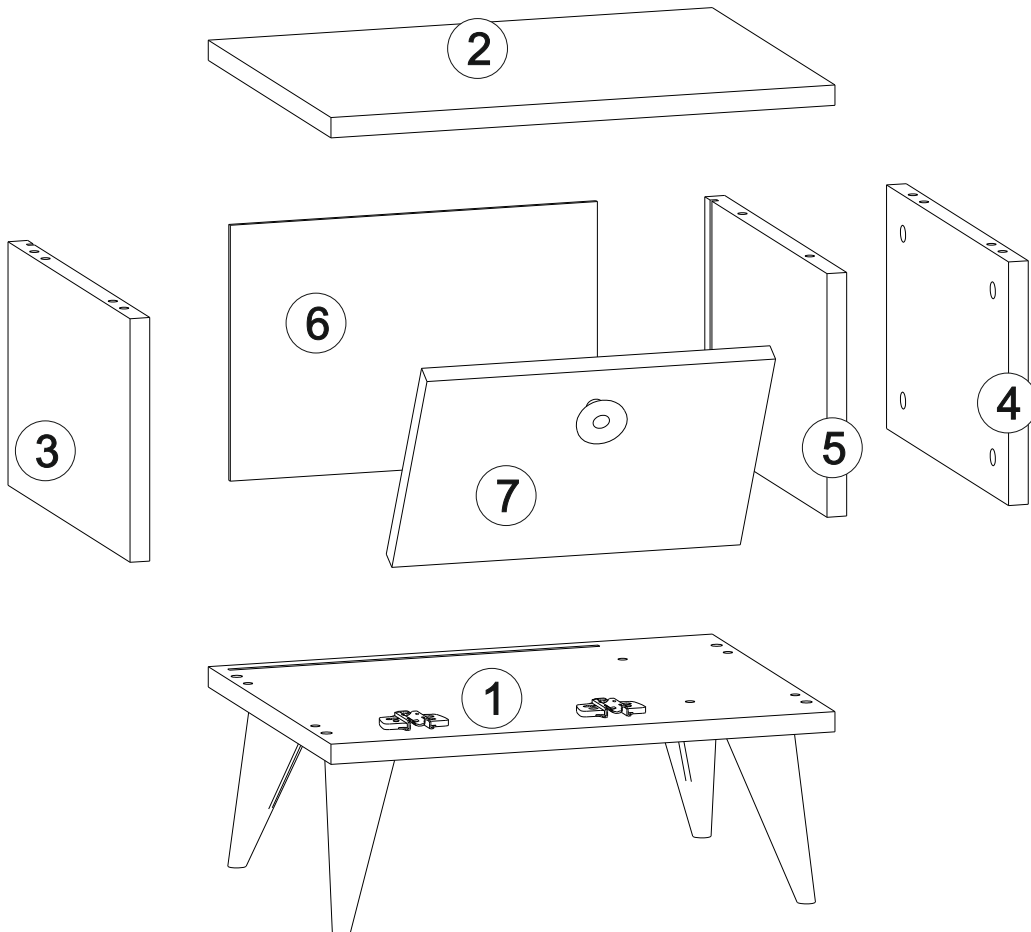

Y04- KULP YUVARLAK PLS

A12 - M4x22 klp vds

1100009000

1x

VEGA KOMODİN VEGA NİHT TABLE

Part #1	1x
Part #2	1x
Part #3	1x
Part #4	1x
Part #5	1x
Part #6	1x
Part #7	1x

Total **7x**

Disassembled Parts Demonte Parçalar